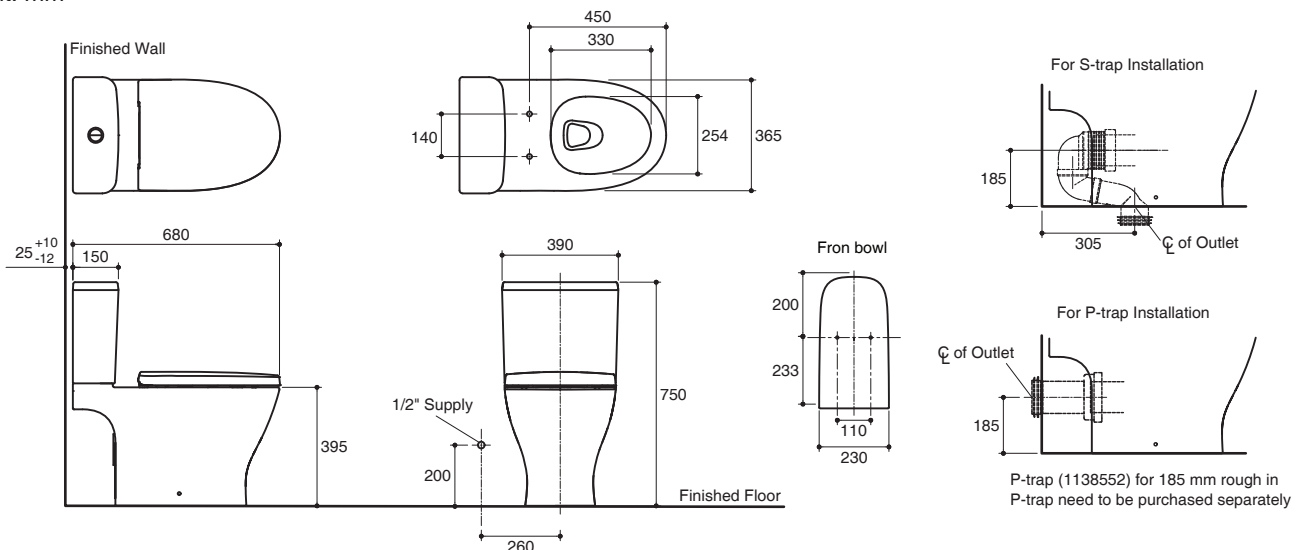

Features

- Vitreous china
- Elongated bowl
- Skirted bowl
- Includes wrapped seat or nightlight seat or slim seat
- Includes polished chrome push button
- Wash Down flushing system
- Dual flush 3/4.5 liter per flush
- 305 mm rough-in for S-trap
- 680 x 395 x 750 mm

Fixture:	
Configuration	two-piece, elongated
Water per flush	3/4.5 liter
Passageway	51 mm
Water area	127 x 102 mm
Water depth from rim	235 mm
Seat post hole centers	140 mm

Included Components:	
Bowl	31113K
Tank	21003K
Tank cover	1335596-SP-**
Wrapped seat (for K-31117K) or Nightlight seat (for K-31118K) or Slim seat (for K-31119K)	K-28770K K-28767K K-28773K
S-Trap connector assy	1084337-A

Specified Model

Model	Description	Color/Finished
K-31119K	Reach Up two-piece toilet, S-trap with slim seat	0: White
K-31117K	Reach Up two-piece toilet, S-trap with wrapped seat	0: White
K-31118K	Reach Up two-piece toilet, S-trap with nightlight seat	0: White

Dimensions are approximate.
Unit: mm

Note: The recommended dimension for installation can be adjusted according to user preferences and layout.
Kohler Co. reserves the right to make changes in product characteristics, packaging or availability at anytime without notice.